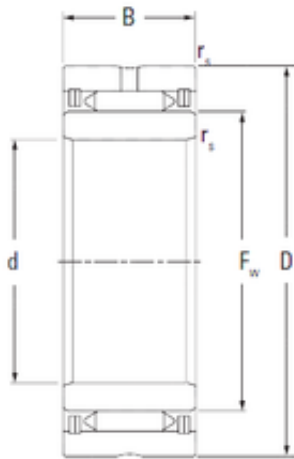

Bearing Manufacturing of America

50 mm x 80 mm x 20 mm 50 mm x 80 mm x 20 mm KOYO NA1050 needle roller bearings

Bearing No. NA1050

Size	50x80x20 mm
Bore Diameter	50 mm
Outer Diameter	80 mm
Width	20 mm
d	50 mm
Fw	62,1 mm
D	80 mm
B	20 mm
r5 min.	0,85 mm
Weight	0,255 Kg
Basic dynamic load rating (C)	33 kN
Basic static load rating (C0)	73 kN
(Grease) Lubrication Speed	4000 r/min
Category	Bearings
Inventory	0.0
Manufacturer Name	KOYO
Minimum Buy Quantity	N/A
Weight / Kilogram	0
Product Group	B04144

NA1050 Bearing 2D drawings and 3D CAD models