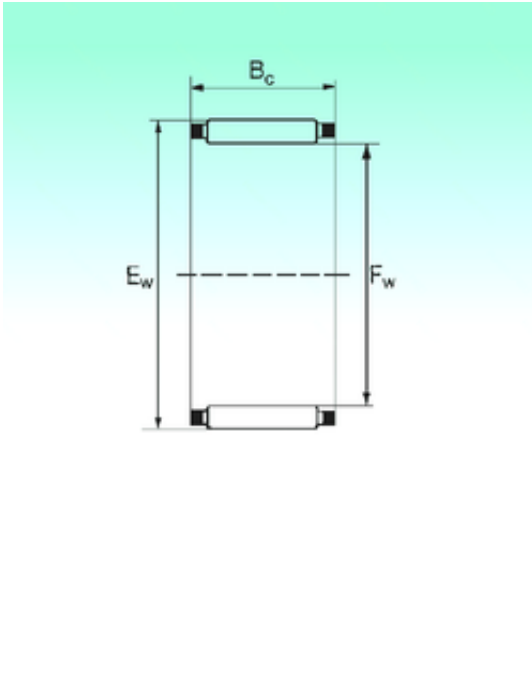

Bearing Manufacturing of America

NBS K 12x16x13 TN needle roller bearings

Bearing No. K 12x16x13 TN

| | |
|-------------------------------|-----------|
| Bore Diameter | 12 mm |
| Outer Diameter | 16 mm |
| Fw | 12 mm |
| Ew | 16 mm |
| Bc | 13 mm |
| Weight | 0,0055 Kg |
| Basic dynamic load rating (C) | 9,3 kN |
| Basic static load rating (C0) | 10 kN |

K 12x16x13 TN Bearing 2D drawings and 3D CAD models