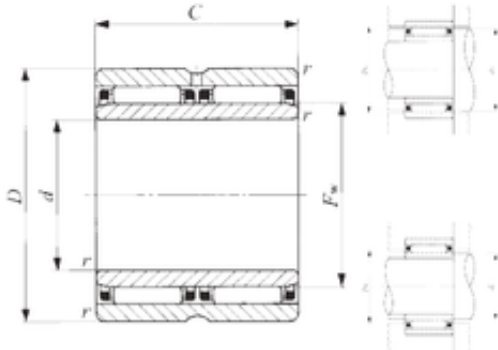

Bearing Manufacturing of America

70 mm x 100 mm x 60 mm 70 mm x 100 mm x 60 mm IKO NAFW 7010060 needle roller bearings

Bearing No. NAFW 7010060

NAFW 7010060 Bearing 2D drawings and 3D CAD models

Size	70x100x60 mm
Bore Diameter	70 mm
Outer Diameter	100 mm
Width	60 mm
d	70 mm
Fw	80 mm
D	100 mm
B	60 mm
C	60 mm
r min.	1,5 mm
da min.	78 mm
da max	78,5 mm
Da max.	92 mm
db	87 mm
Db	81 mm
Weight	1,68 Kg
Basic dynamic load rating (C)	111 kN
Basic static load rating (C0)	306 kN
Category	Bearings
Inventory	0.0
Manufacturer Name	IKO
Minimum Buy Quantity	N/A
Weight / Kilogram	0
Product Group	B04144