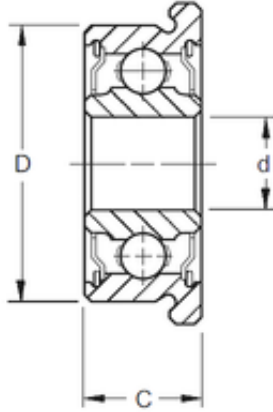

## Bearing Manufacturing of America

8 mm x 12 mm x 3,5 mm 8 mm x 12 mm x 3,5 mm ZEN MF128-2RS deep groove ball bearings

Bearing No. MF128-2RS

Size	8x12x3.5 mm
Bore Diameter	8 mm
Outer Diameter	12 mm
Width	3,5 mm
d	8 mm
D	12 mm
B	3,5 mm
C	3,5 mm
Basic dynamic load rating (C)	0,543 kN
Basic static load rating (C0)	0,274 kN

MF128-2RS Bearing 2D drawings and 3D CAD models