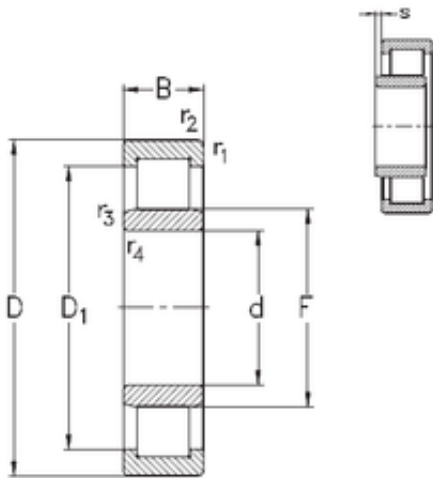

Bearing Manufacturing of America

30 mm x 72 mm x 19 mm 30 mm x 72 mm x 19 mm NKE NU306-E-MPA cylindrical roller bearings

Bearing No. NU306-E-MPA

Size	30x72x19 mm
Bore Diameter	30 mm
Outer Diameter	72 mm
Width	19 mm
d	30 mm
F	40,5 mm
D	72 mm
B	19 mm
C	19 mm
r1 min.	1,1 mm
r2 min.	1,1 mm
r3 min.	1,1 mm
r4 min.	1,1 mm
S	1,9 mm
Weight	0,37 Kg
Basic dynamic load rating (C)	59 kN
Basic static load rating (C0)	49,6 kN

NU306-E-MPA Bearing 2D drawings and 3D CAD models