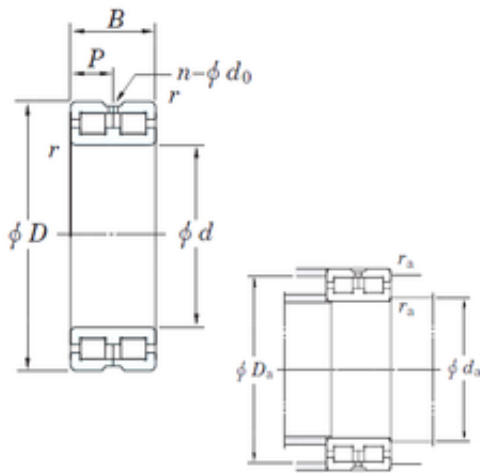

## Bearing Manufacturing of America

300 mm x 420 mm x 118 mm 300 mm x 420 mm x 118 mm KOYO DC4960AVW cylindrical roller bearings

Bearing No. DC4960AVW

DC4960AVW Bearing 2D drawings and 3D CAD models

Size	300x420x118 mm
Bore Diameter	300 mm
Outer Diameter	420 mm
Width	118 mm
d	300 mm
D	420 mm
B	118 mm
C	118 mm
n	8 mm
p	59 mm
r min.	3 mm
da min.	314 mm
Da max.	406 mm
ra max.	2,5 mm
Weight	53 Kg
Basic dynamic load rating (C)	1 560 kN
Bearing No.	DC4960AVW
r(min)	3
Cr	1560
C0r	3710
S	- mm
P	59
n(qty)	8
do	8

## Bearing Manufacturing of America

da(min)	314
Da(max)	406
ra(max)	2.5
(Refer.)Mass(Fixed side)(kg)	53.0