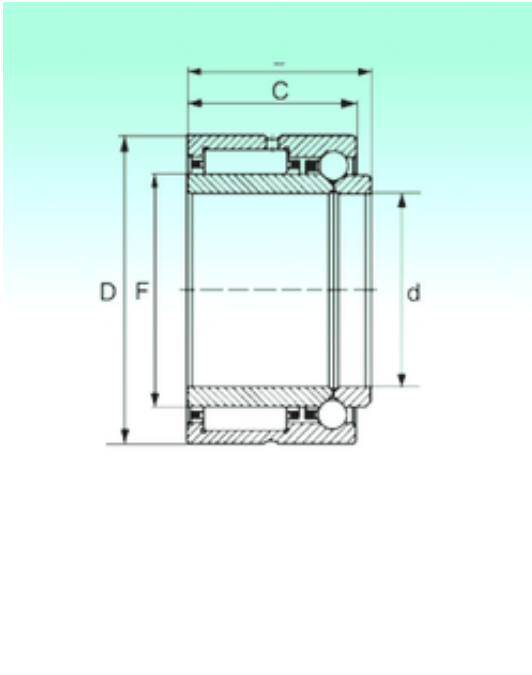

Bearing Manufacturing of America

NKIB 5909 Bearing 2D drawings and 3D CAD models

45 mm x 68 mm x 34 mm 45 mm x 68 mm x 34 mm NBS NKIB 5909 complex bearings

Bearing No. NKIB 5909

Size	45x68x34 mm
Bore Diameter	45 mm
Outer Diameter	68 mm
Width	34 mm
d	45 mm
F	52 mm
D	68 mm
B	34 mm
C	30 mm
Weight	0,38 Kg
Dynamic load rating radial (C)	42,75 kN
Dynamic load rating axial (C)	7,315 kN
Static load rating radial (C0)	69,35 kN
Static load rating axial (C0)	13,3 kN