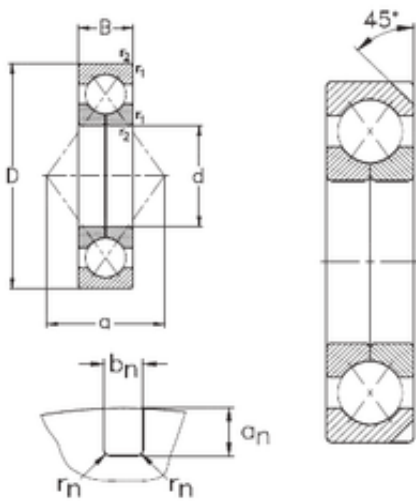

Bearing Manufacturing of America

240 mm x 440 mm x 72 mm 240 mm x 440 mm
x 72 mm NKE QJ248-N2-MPA angular contact
ball bearings

Bearing No. QJ248-N2-MPA

Size	240x440x72 mm
Bore Diameter	240 mm
Outer Diameter	440 mm
Width	72 mm
d	240 mm
D	440 mm
B	72 mm
C	72 mm
an	15 mm
bn	12,5 mm
rn	2,5 mm
a	238 mm
r1 min.	4 mm
r2 min.	4 mm
Weight	68,3 Kg
Basic dynamic load rating (C)	624 kN
Basic static load rating (C0)	1139 kN

QJ248-N2-MPA Bearing 2D drawings and 3D CAD models