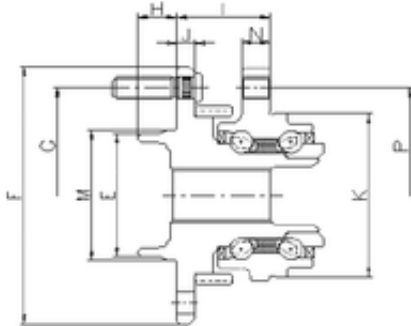

Bearing Manufacturing of America

ILJIN IJ143008 angular contact ball bearings

Bearing No. IJ143008

P	107 mm
I	40,7 mm
E	65,9 mm
F	136 mm
G	114,3 mm
H	17,8 mm
J	10 mm
K	84 mm
M	67,95 mm
N	15,5 mm
1	Wheel Bearing

IJ143008 Bearing 2D drawings and 3D CAD models