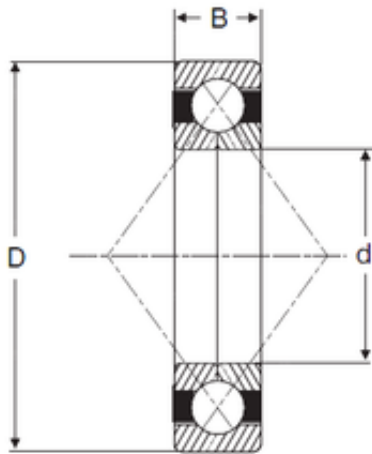

## Bearing Manufacturing of America

127 mm x 254 mm x 50,8 mm 127 mm x 254 mm x 50,8 mm SIGMA QJM 5E angular contact ball bearings

Bearing No. QJM 5E

Size	127x254x50.8 mm
Bore Diameter	127 mm
Outer Diameter	254 mm
Width	50,8 mm
d	127 mm
D	254 mm
B	50,8 mm
C	13,5 mm

QJM 5E Bearing 2D drawings and 3D CAD models