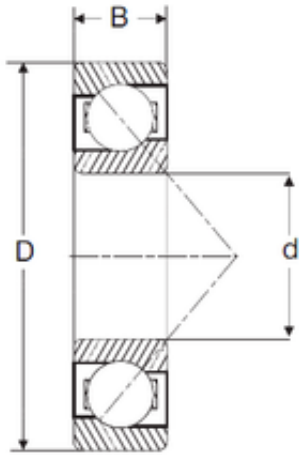

Bearing Manufacturing of America

110 mm x 240 mm x 50 mm 110 mm x 240 mm
x 50 mm SIGMA 7322-B angular contact ball
bearings

Bearing No. 7322-B

Size	110x240x50 mm
Bore Diameter	110 mm
Outer Diameter	240 mm
Width	50 mm
d	110 mm
D	240 mm
B	50 mm
C	50 mm

7322-B Bearing 2D drawings and 3D CAD models