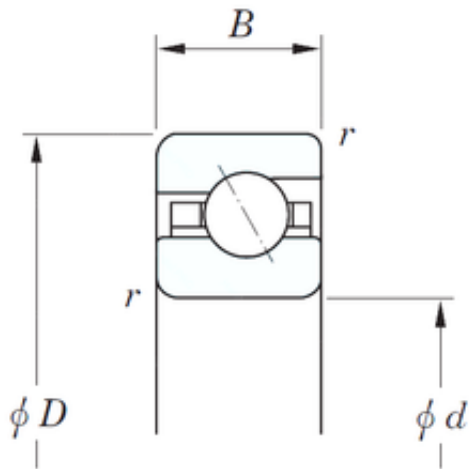

Bearing Manufacturing of America

254 mm x 279,4 mm x 12,7 mm 254 mm x 279,4 mm x 12,7 mm KOYO KDA100 angular contact ball bearings

Bearing No. KDA100

Size	254x279.4x12.7 mm
Bore Diameter	254 mm
Outer Diameter	279,4 mm
Width	12,7 mm
d	254 mm
D	279,4 mm
B	12,7 mm
C	12,7 mm
r	1,5 mm
Weight	0,848 Kg
Basic dynamic load rating (C)	22,7 kN
Bearing No.	KDA100
r(min)	1.5
Cr	22.7
C0r	44.4
Mass(kg)	0.848

KDA100 Bearing 2D drawings and 3D CAD models